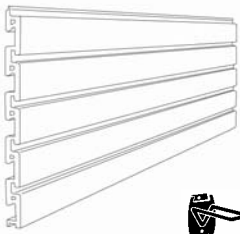

# The Gold Intermediate Pack

This package is perfect for most household storage needs. With a large array of hooks, it will sort out most of your storage requirements. Finally, you'll be able to get your car into that garage!!!!

**Includes:**

**8 x storeWALL™ Panels**  
**26 x storeWALL™ Hooks**  
**2 x storeWALL™ Baskets**  
**1 x Box of colour matched screws**

**8 x storeWALL™ Panels – 2440mm x 380mm x 18mm**  
 The ultimate in garage organisation systems, offering complete versatility and flexibility.

**4 x Cradle Hooks**  
 Holds everything from folding garden utility carts to axes and sledge hammers. CamLok™ equipped.

**4 x Heavy Duty Cradle Hooks**  
 Great for bigger storage items such as leaf blowers, ladders and heavy tools. CamLok™ equipped.